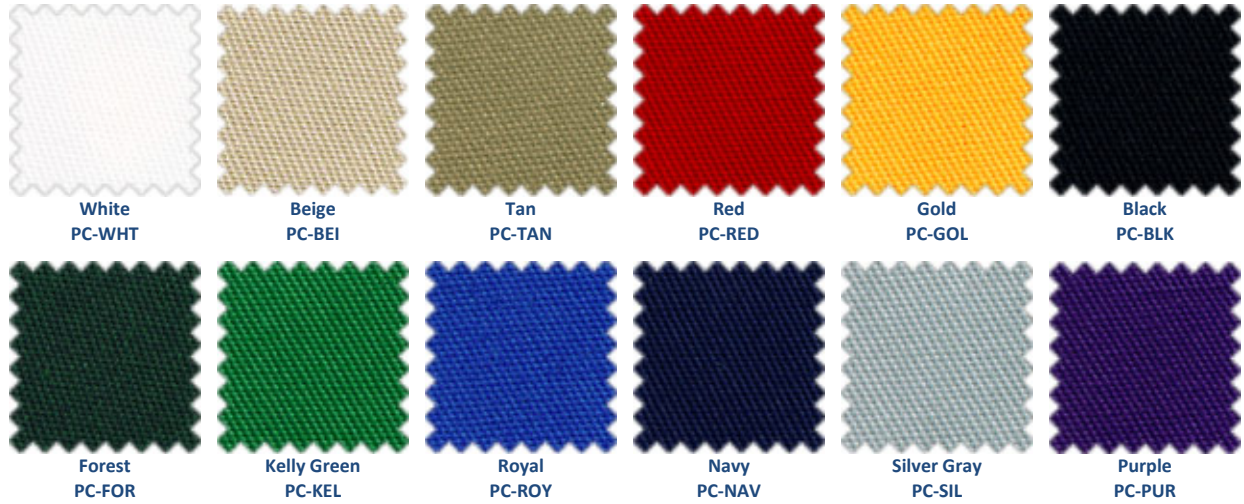

PolyCotton Twill - 65% Poly / 35% Cotton Twill • 7.5 oz

Stock Colors

Non - Stock Colors

Minimum Order Quantity and Other Charges May Apply